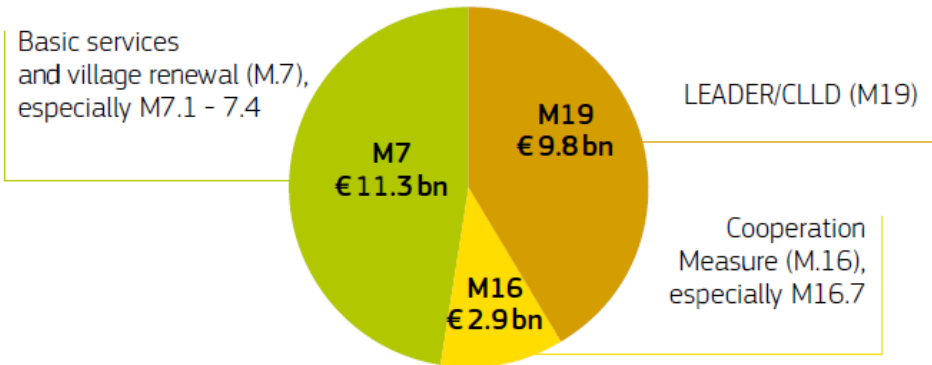

# European tools

There are a wide range of EU tools:

- **EAFRD**

**Figure 1.** RDP support for social and digital innovation

Based on SFC data, April 2018

STAGE	RDP MEASURES <sup>(3)</sup>
Bottom-up planning	M7, M19
Animation and technical support	M19, M16
Finance for innovation	M7, M19, M6, M4
Coordination	All