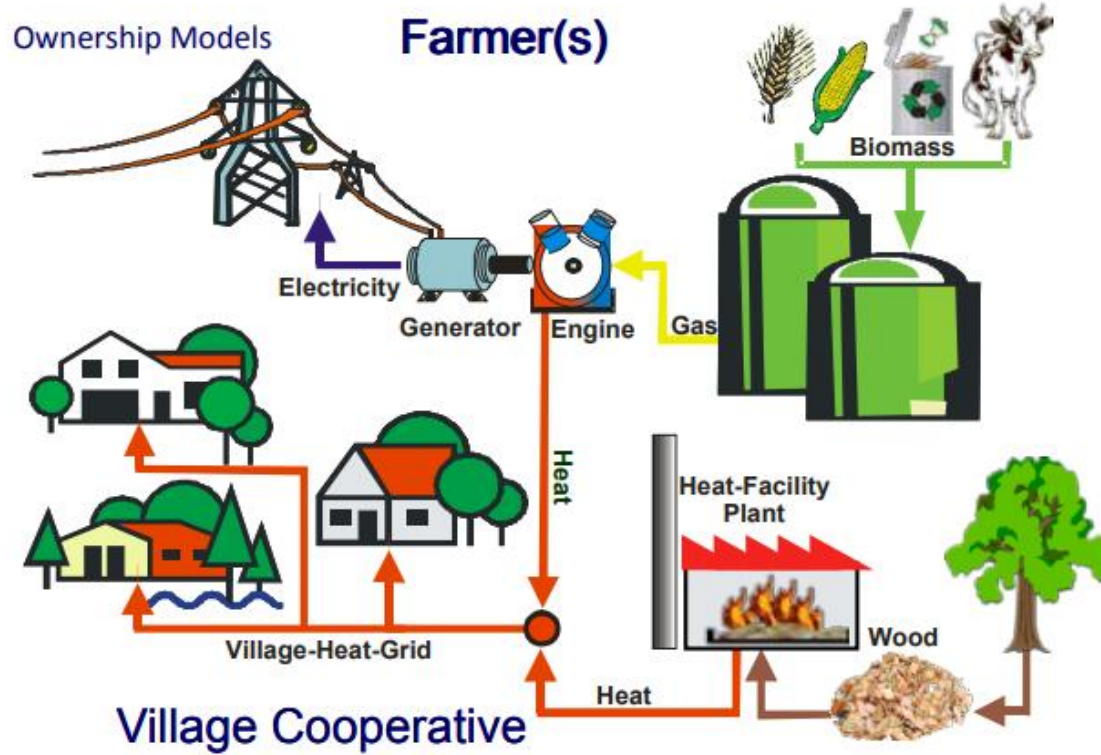

Source: Leader Göttingerland

Financing	EUR
Cooperative Shares	300 000
Cooperative Loans	1 500 000
Federal Government – <i>Subsidies</i>	500 000
LEADER	200 000
Total	2 500 000